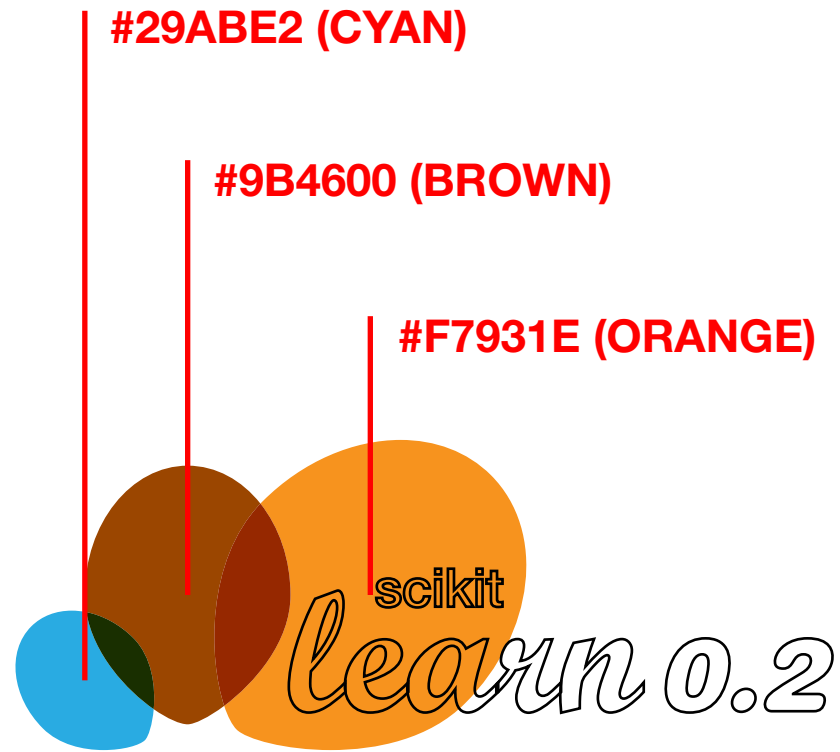

Corporate Identity Manual

typography

**HELVETICA NEUE LT
55 ROMAN**

**SCRIPT MT
BOLD**

**HELVETICA ROUNDED LT
65 MEDIUM**

corporate color

other versions